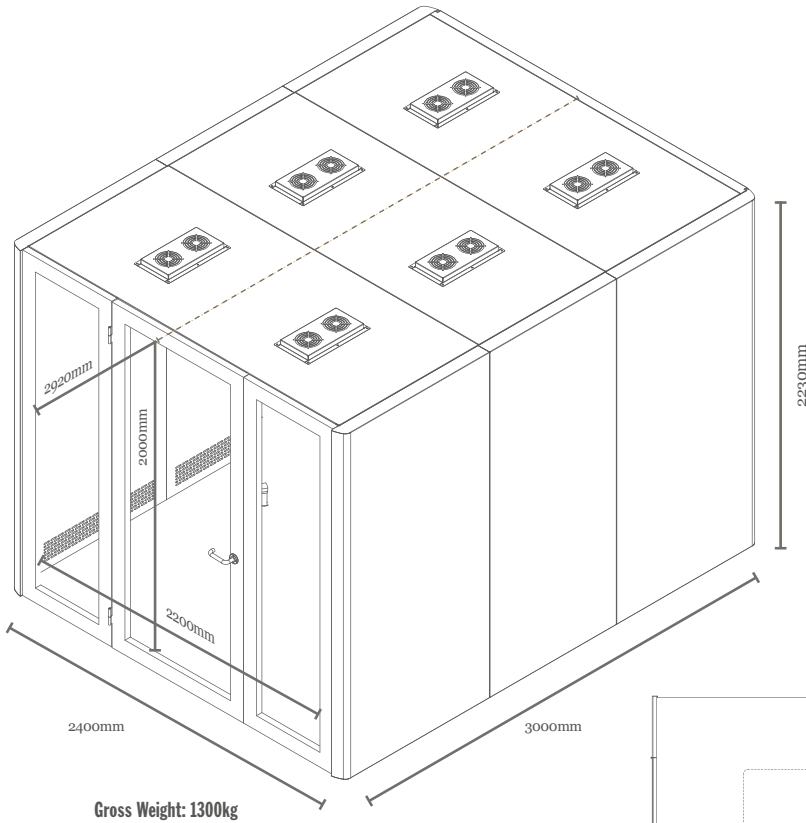

GRAPHICS

Bespoke graphics and wrapping on the sleek STEEL exterior offers a unique canvas for a designer's touch.

SOLO

Single Person Pod.

The SOLO POD is designed to fit one person when you need to work with maximum focus and concentration.

Seat Not Included

CONNECT

Dual Person Pod.

The CONNECT Pod provides a feeling of privacy and is perfect for holding small meetings, brainstorming sessions and one to one conversations without the disturbance of an open space.

Front View

Acoustic test certificates

**HIGH
ACOUSTIC
RATING**
TUV - 32 dB / NIC
CERTIFIED BY TUV

**VOC AND
FORMALDEHYDE-
FREE
RATING**
0.005 MG/M3
CERTIFIED BY SGS

CONNECT Dual Person Pod.

The CONNECT Pod is fitted with a working table, upholstered bench seating, power outlets and computer connections and will seat two to four people comfortably. Ideal for phone calls, video conferences and meetings all in a soundproof working space.

ENGAGE

Meeting Pod.

Due to the size of the ENGAGE Pod, it is a perfect space which can be fitted out to suit various needs. Factory floor offices, small conference areas or breakout areas.

Top View

Front View