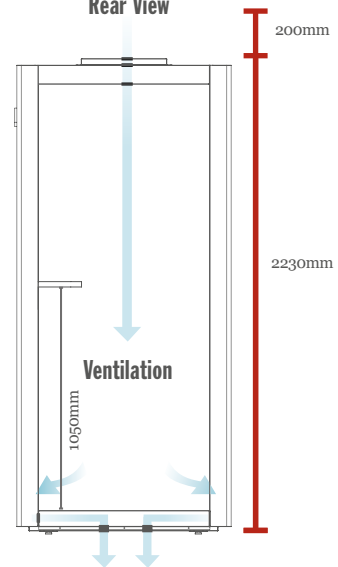

Single Person Pod.

The SOLO POD is designed to fit one person when you need to work with maximum focus and concentration.

Gross weight: 320kg

Rear View