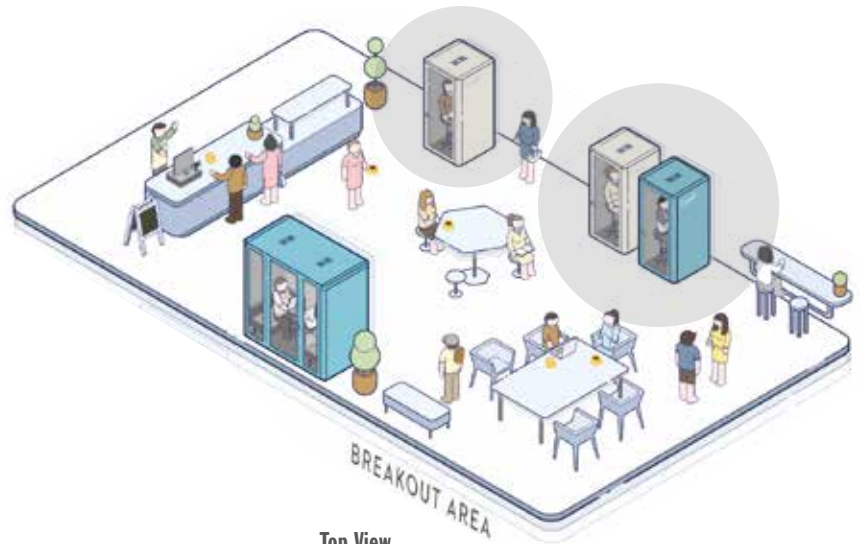

GRAPHICS

Bespoke graphics and wrapping on the sleek STEEL exterior offers a unique canvas for a designer's touch.

SOLO

Single Person Pod.

The SOLO POD is designed to fit one person when you need to work with maximum focus and concentration.

Single Person Pod.

Fitted with a work top, power supply and computer connections the SOLO Pod is suitable for uninterrupted work and making important video meetings and phone calls. This quiet and comfortable space is perfect in an open-concept office or factory setting.

Seat Not Included

CONNECT

Dual Person Pod.

The CONNECT Pod provides a feeling of privacy and is perfect for holding small meetings, brainstorming sessions and one to one conversations without the disturbance of an open space.