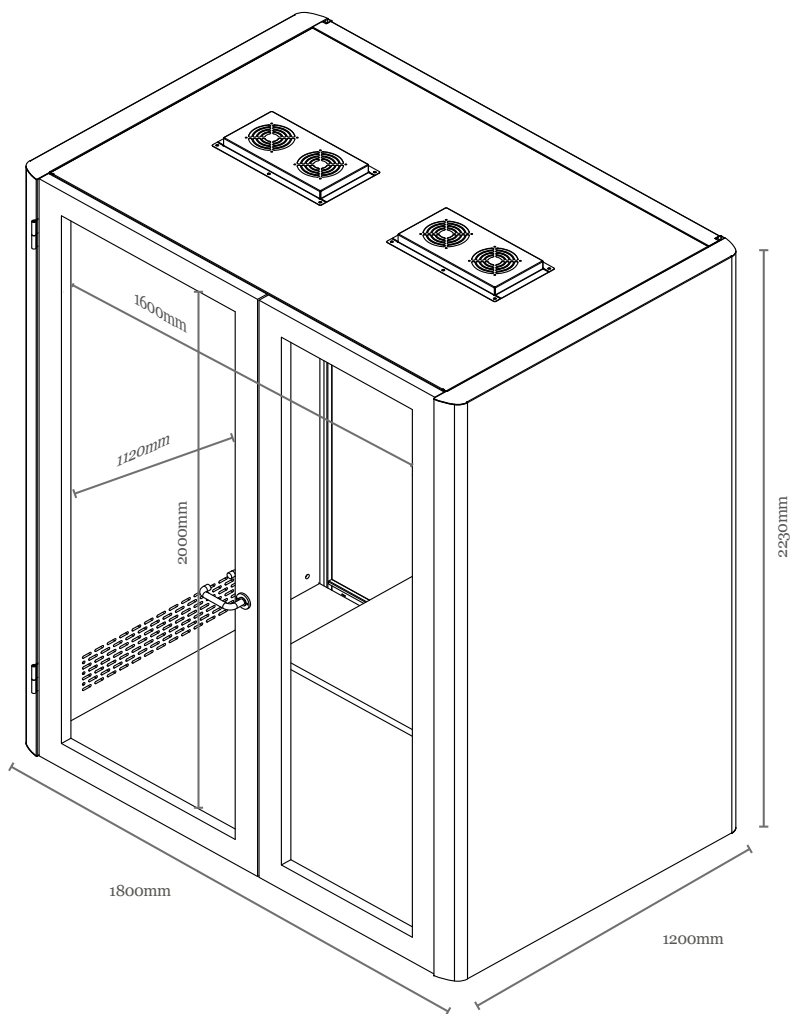

GRAPHICS

Bespoke graphics and wrapping on the sleek STEEL exterior offers a unique canvas for a designer's touch.

SOLO

Single Person Pod.

The SOLO POD is designed to fit one person when you need to work with maximum focus and concentration.

Single Person Pod.

Fitted with a work top, power supply and computer connections the SOLO Pod is suitable for uninterrupted work and making important video meetings and phone calls. This quiet and comfortable space is perfect in an open-concept office or factory setting.

Stool Not Included

FOCUS

Single Privacy Pod.

When you need to work in absolute privacy, the FOCUS POD is comfortable and soundproof for one person.

Top View

Front View

Rear View

Acoustic test certificates

Seat Not Included

CONNECT

Dual Person Pod.

The CONNECT Pod provides a feeling of privacy and is perfect for holding small meetings, brainstorming sessions and one to one conversations without the disturbance of an open space.