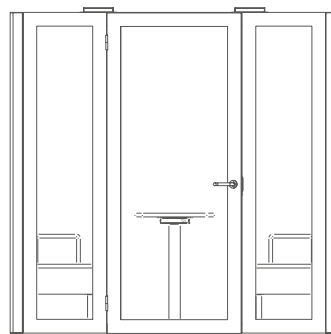

Seat Not Included

CONNECT

Dual Person Pod.

The CONNECT Pod provides a feeling of privacy and is perfect for holding small meetings, brainstorming sessions and one to one conversations without the disturbance of an open space.