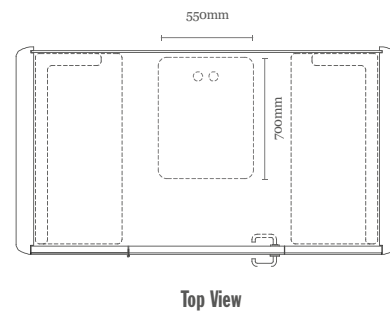

Seat Not Included

CONNECT

Dual Person Pod.

The CONNECT Pod provides a feeling of privacy and is perfect for holding small meetings, brainstorming sessions and one to one conversations without the disturbance of an open space.