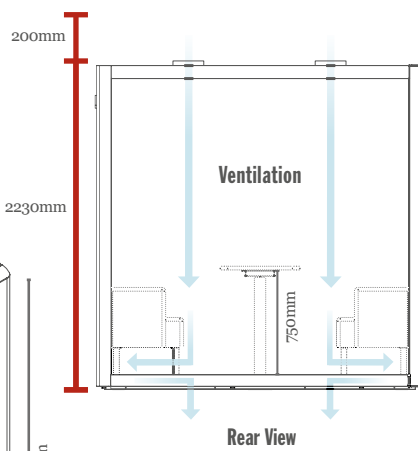

Seat Not Included

CONNECT

Dual Person Pod.

The CONNECT Pod provides a feeling of privacy and is perfect for holding small meetings, brainstorming sessions and one to one conversations without the disturbance of an open space.