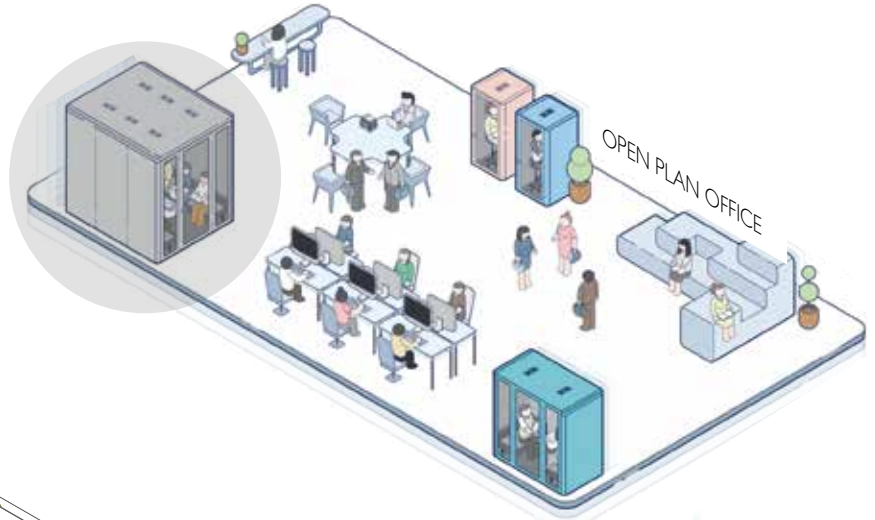

Seat Not Included

CONNECT

Dual Person Pod.

The CONNECT Pod provides a feeling of privacy and is perfect for holding small meetings, brainstorming sessions and one to one conversations without the disturbance of an open space.

Front View

Acoustic test certificates

**HIGH
ACOUSTIC
RATING**
TUV - 32 dB / NIC
CERTIFIED BY TUV

**VOC AND
FORMALDEHYDE-
FREE
RATING**
0.005 MG/M3
CERTIFIED BY SGS

CONNECT Dual Person Pod.

The CONNECT Pod is fitted with a working table, upholstered bench seating, power outlets and computer connections and will seat two to four people comfortably. Ideal for phone calls, video conferences and meetings all in a soundproof working space.

ENGAGE

Meeting Pod.

Due to the size of the ENGAGE Pod, it is a perfect space which can be fitted out to suit various needs. Factory floor offices, small conference areas or breakout areas.

Top View

Front View