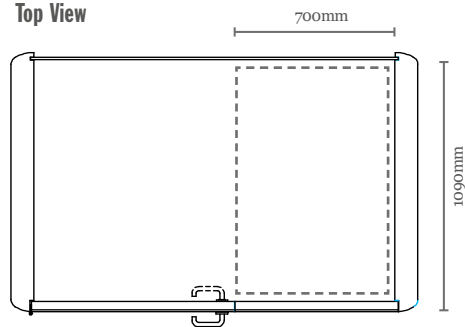

Top View

Front View