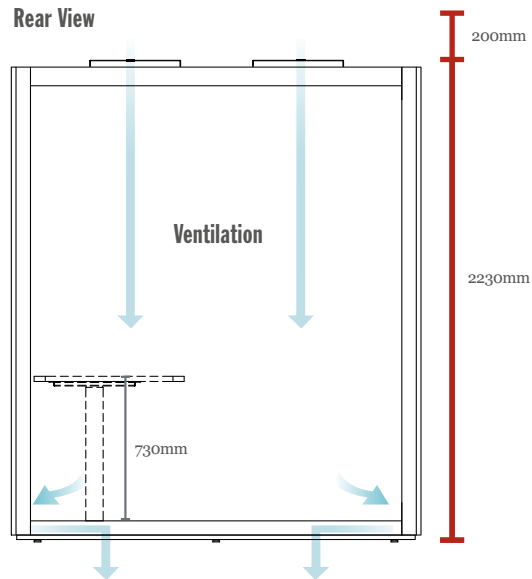

Single Privacy Pod.

When you need to work in absolute privacy, the FOCUS POD is comfortable and soundproof for one person.