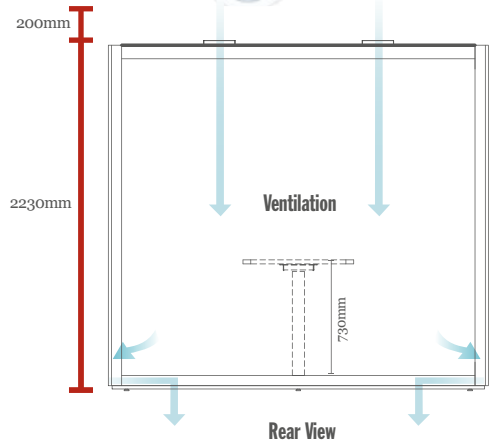

Seat Not Included

CONNECT

Dual Person Pod.

The CONNECT Pod provides a feeling of privacy and is perfect for holding small meetings, brainstorming sessions and one to one conversations without the disturbance of an open space.

Front View

Acoustic test certificates

**HIGH
ACOUSTIC
RATING**
TUV - 32 dB / NIC
CERTIFIED BY TUV

**VOC AND
FORMALDEHYDE-
FREE
RATING**
0.005 MG/M3
CERTIFIED BY SGS

CONNECT Dual Person Pod.

The CONNECT Pod is fitted with a working table, upholstered bench seating, power outlets and computer connections and will seat two to four people comfortably. Ideal for phone calls, video conferences and meetings all in a soundproof working space.

ENGAGE

Meeting Pod.

Due to the size of the ENGAGE Pod, it is a perfect space which can be fitted out to suit various needs. Factory floor offices, small conference areas or breakout areas.

Top View

Front View