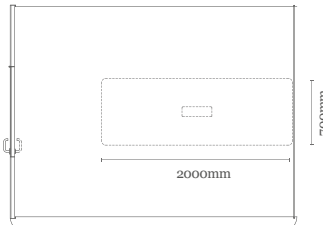

Meeting Pod.

Due to the size of the ENGAGE Pod, it is a perfect space which can be fitted out to suit various needs. Factory floor offices, small conference areas or breakout areas.

Top View