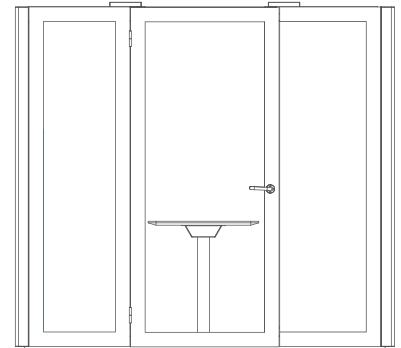

Seat Not Included

CONNECT

Dual Person Pod.

The CONNECT Pod provides a feeling of privacy and is perfect for holding small meetings, brainstorming sessions and one to one conversations without the disturbance of an open space.

Front View

Acoustic test certificates

**HIGH
ACOUSTIC
RATING**
TUV - 32 dB / NIC
CERTIFIED BY TUV

**VOC AND
FORMALDEHYDE-
FREE
RATING**
0.005 MG/M3
CERTIFIED BY SGS

CONNECT Dual Person Pod.

The CONNECT Pod is fitted with a working table, upholstered bench seating, power outlets and computer connections and will seat two to four people comfortably. Ideal for phone calls, video conferences and meetings all in a soundproof working space.

ENGAGE

Meeting Pod.

Due to the size of the ENGAGE Pod, it is a perfect space which can be fitted out to suit various needs. Factory floor offices, small conference areas or breakout areas.

Top View

Front View