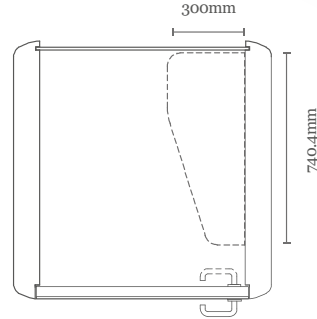

Gross weight: 320kg

Top View