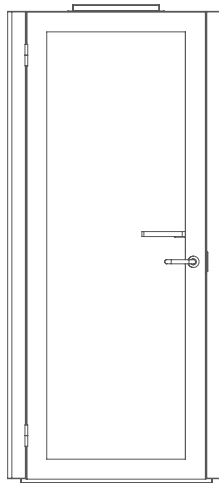

Single Person Pod.

The SOLO POD is designed to fit one person when you need to work with maximum focus and concentration.

Gross weight: 320kg

Front View