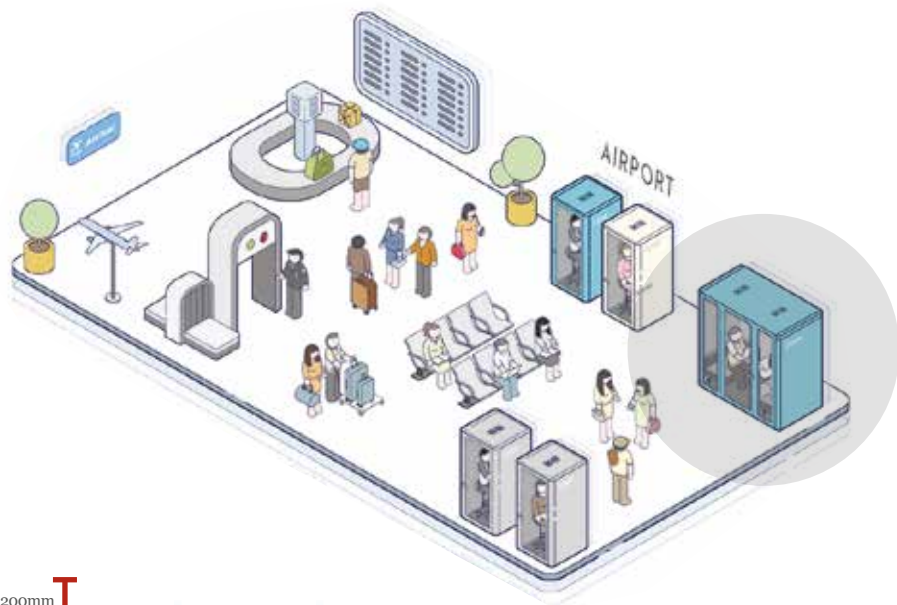

Single Person Pod.

Fitted with a work top, power supply and computer connections the SOLO Pod is suitable for uninterrupted work and making important video meetings and phone calls. This quiet and comfortable space is perfect in an open-concept office or factory setting.

Stool Not Included

FOCUS

Single Privacy Pod.

When you need to work in absolute privacy, the FOCUS POD is comfortable and soundproof for one person.

Top View

Front View

Rear View

Acoustic test certificates

**HIGH
ACOUSTIC
RATING**
TUV - 32 dB / NIC
CERTIFIED BY TUV

**VOC AND
FORMALDEHYDE-
FREE
RATING**
0.005 MG/M3
CERTIFIED BY SGS

FOCUS

Single Privacy Pod.

The FOCUS pod is designed as a solo 'work' pod ideal for, Focused working and Individual client video conferencing so that in a busy office or factory environment you can concentrate on your work or talk openly in a comfortable, discreet environment without being disturbed by, or interfering into, your colleagues working day.

Seat Not Included

CONNECT

Dual Person Pod.

The CONNECT Pod provides a feeling of privacy and is perfect for holding small meetings, brainstorming sessions and one to one conversations without the disturbance of an open space.