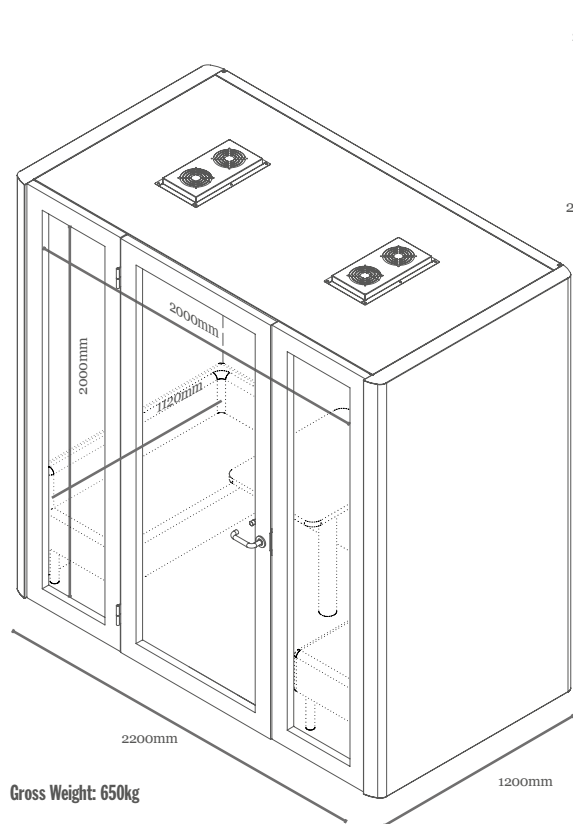

GRAPHICS

Bespoke graphics and wrapping on the sleek STEEL exterior offers a unique canvas for a designer's touch.

SOLO

Single Person Pod.

The SOLO POD is designed to fit one person when you need to work with maximum focus and concentration.

**HIGH
ACOUSTIC
RATING**
TUV - 32 dB / NIC
CERTIFIED BY TUV

**VOC AND
FORMALDEHYDE-
FREE
RATING**
0.005 MG/M3
CERTIFIED BY SGS

FOCUS

Single Privacy Pod.

The FOCUS pod is designed as a solo 'work' pod ideal for, Focused working and Individual client video conferencing so that in a busy office or factory environment you can concentrate on your work or talk openly in a comfortable, discreet environment without being disturbed by, or interfering into, your colleagues working day.

Seat Not Included

CONNECT

Dual Person Pod.

The CONNECT Pod provides a feeling of privacy and is perfect for holding small meetings, brainstorming sessions and one to one conversations without the disturbance of an open space.