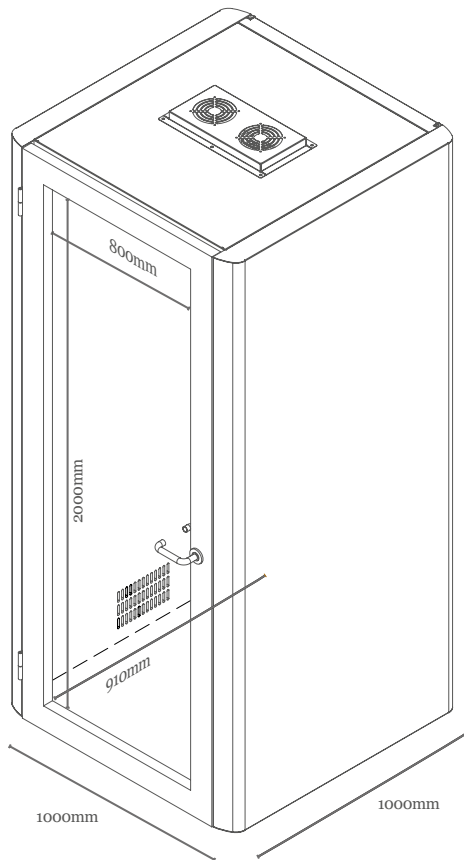

GRAPHICS

Bespoke graphics and wrapping on the sleek STEEL exterior offers a unique canvas for a designer's touch.

SOLO

Single Person Pod.

The SOLO POD is designed to fit one person when you need to work with maximum focus and concentration.